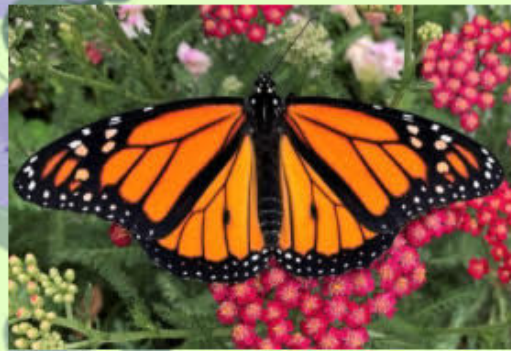

West Virginia Butterflies

Zebra Swallowtail - *Eurytides Marcellus*

Host Plants - Pawpaw Tree

Attract - Pawpaw Tree, Coneflower, Will Bergamot

Range - Eastern US and Southeastern Canada

Habitat - Moist Low Woodlands, near Rivers and Swamps

Conservation Status - Secure (G5)

Monarch - *Danaus Plexippus*

Host Plants - Milkweed

Attract - Milkweed, Coneflower, Horseweed, Thistle, Wild Carrot, Blazing Stars, Alfalfa, Indian Hemp, Butterfly Bush, Teasel, Joe-Pye Weed, Common Boneset, Dame's Rocket, Goldenrod, New World Aster, Lilac, Red Cover, Tall Ironweed

Range - Northern, Central US, Southern Canada to Florida and Mexico, Western US (West of the Rockies) to Southern CA.

Non-migratory species - Southern Americas, Parts of Europe, Oceania, and Southeastern Asia

Habitat - Prairies, Meadows, Wetlands

Conservation Status - Entire Species - Least Concern (LC)

Migratory - Threatened (VU)

Great Spangled Fritillary - *Speyeria Cybele*

Host Plants - Violet (Night eaters, sleeps under leaves during day)

Attract - Milkweed, Joe-Pye Weed, Purple Cornflower, Butterfly Bush, Lilac, Mountain Laurel

Range - Wide Range across North America and Southern Canada

Habitat - Moist Meadowlands and Woodland Edges

Conservation Status - Secure (G5)