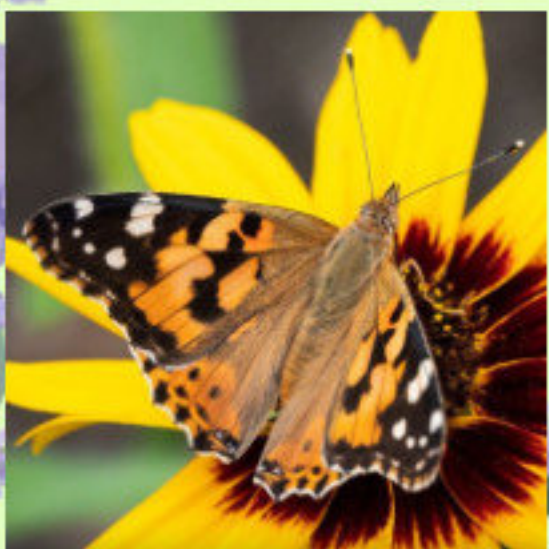

Painted Lady - *Vanessa Cardui*

Host Plants - Thistle, Mallow, Milkweed, Aster, Coneflower, Ironweed, Cirsium, Dill, Mexican Sunflower, Parsley, Phlox

Attract - Aster, Thistle, Coneflower, Zinnias, Red Clover, Milkweed, Blazing Stars, Sunflower, Joe-Pye Weed, Yarrow, Ironweed

Range - Most of the US and Canada

Habitat - Pairies, Fields, Gardens, Disturbed Areas

Conservation Status - Least Concern (LC)