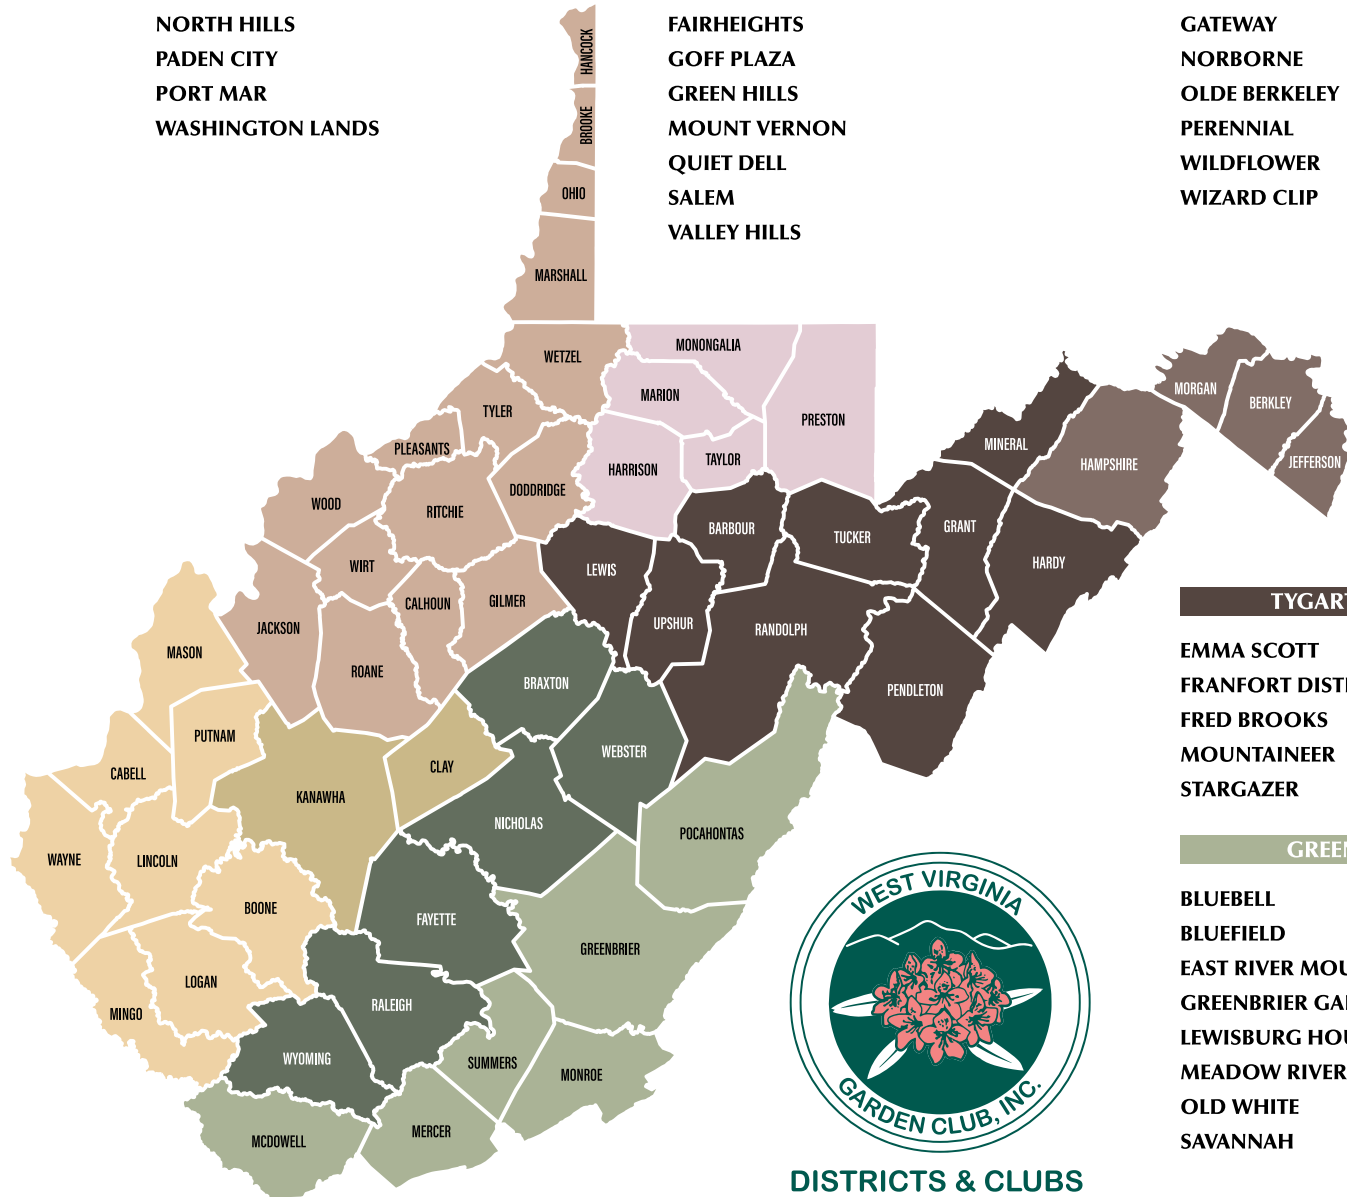

OHIO-GUYAN

- BEECHWOOD ESTATES
- BEVERLY HILLS
- GREENBRIER HEIGHTS
- HEMLOCK HILLS
- HONEYSUCKLE
- INDIAN ROCK
- MILTON
- SOUTHSIDE
- TOWN & COUNTRY
- TU-ENDIE-WEI
- WILDWOOD-WILLIAMSON

OHIO VALLEY

- HILL & HOLLOW
- LUBECK ACRES
- NORTH HILLS
- PADEN CITY
- PORT MAR
- WASHINGTON LANDS

MONONGAHELA-CHEAT

- CRANBERRY
- DURBANNAH
- FAIRHEIGHTS
- GOFF PLAZA
- GREEN HILLS
- MOUNT VERNON
- QUIET DELL
- SALEM
- VALLEY HILLS

SHENANDOAH-POTOMAC

- BERK-MAR
- DOLLEY MADISON
- GATEWAY
- NORBORNE
- OLDE BERKELEY
- PERENNIAL
- WILDFLOWER
- WIZARD CLIP

KANAWHA

- BRIAR HILLS
- EDGEWOOD
- FOREST RIDGE
- FORT HILL
- HILLSDALE
- KANAWHA ESTATES
- MIDLAND
- SKYVIEW
- WOODLAND HEIGHTS

APPALACHIAN

- ANSTED
- BRIARCLIFF
- COUNTRY ROAD
- COWEN
- HIGH COUNTRY
- JUDY'S
- MEMBERS-AT-LARGE
- MOUNTAIN AZALEA
- SCARBRO
- WEBSTER SPRINGS
- WOODLAND OAKS

TYGART VALLEY

- EMMA SCOTT
- FRANFORT DISTRICT
- FRED BROOKS
- MOUNTAINEER
- STARGAZER

GREENBRIER

- BLUEBELL
- BLUEFIELD
- EAST RIVER MOUNTAIN
- GREENBRIER GARDENERS
- LEWISBURG HOUSE & GARDEN
- MEADOW RIVER
- OLD WHITE
- SAVANNAH